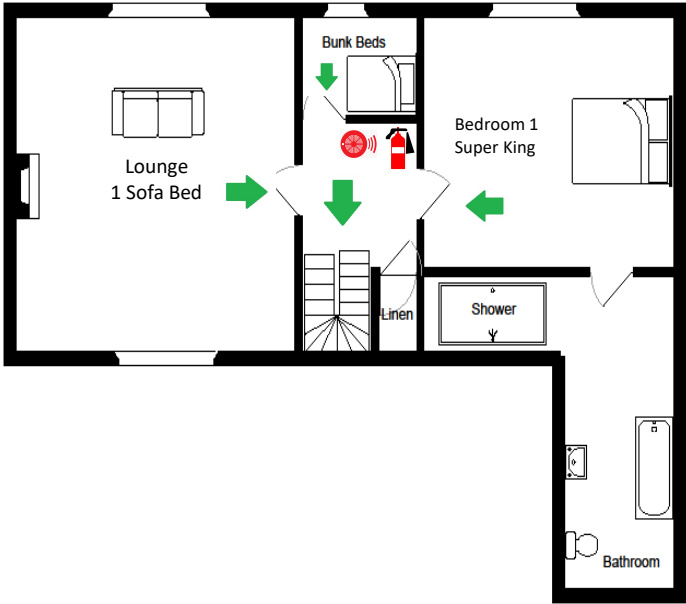

Toll Green House

Ground Floor

First Floor

Second Floor

- Smoke Alarm
- Fire Extinguisher
- Fire Blanket
- Carbon Monoxide Detector

Please ensure that all doors are closed at night