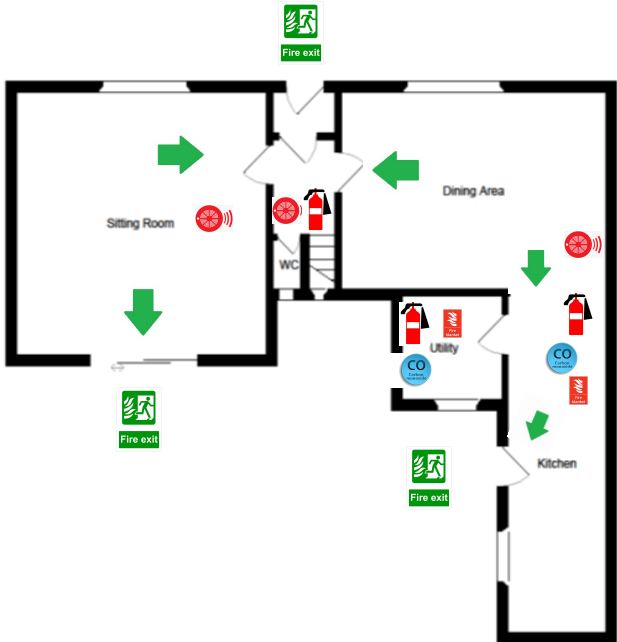

Toll Green House

Ground Floor

First Floor

Second Floor

- Smoke Alarm
- Fire Extinguisher
- Fire Blanket
- Carbon Monoxide Detector

Please ensure that all doors are closed at night